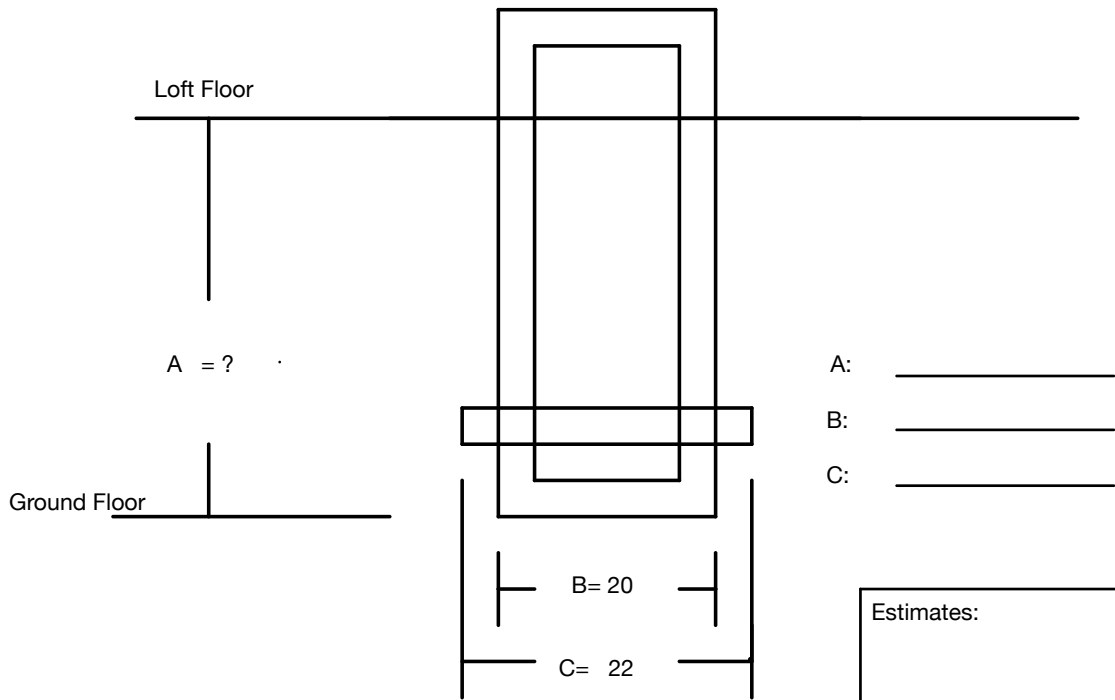

all ladders are custom made and can change depending on application

Estimates:

Extensions
Approximately 22

Standard Colors:
Flat Black Frame
Clear Coat Poplar

Frame:
Treads:
Pullout:
Extensions:

between 44 - 50 depending on height
(20 degrees)